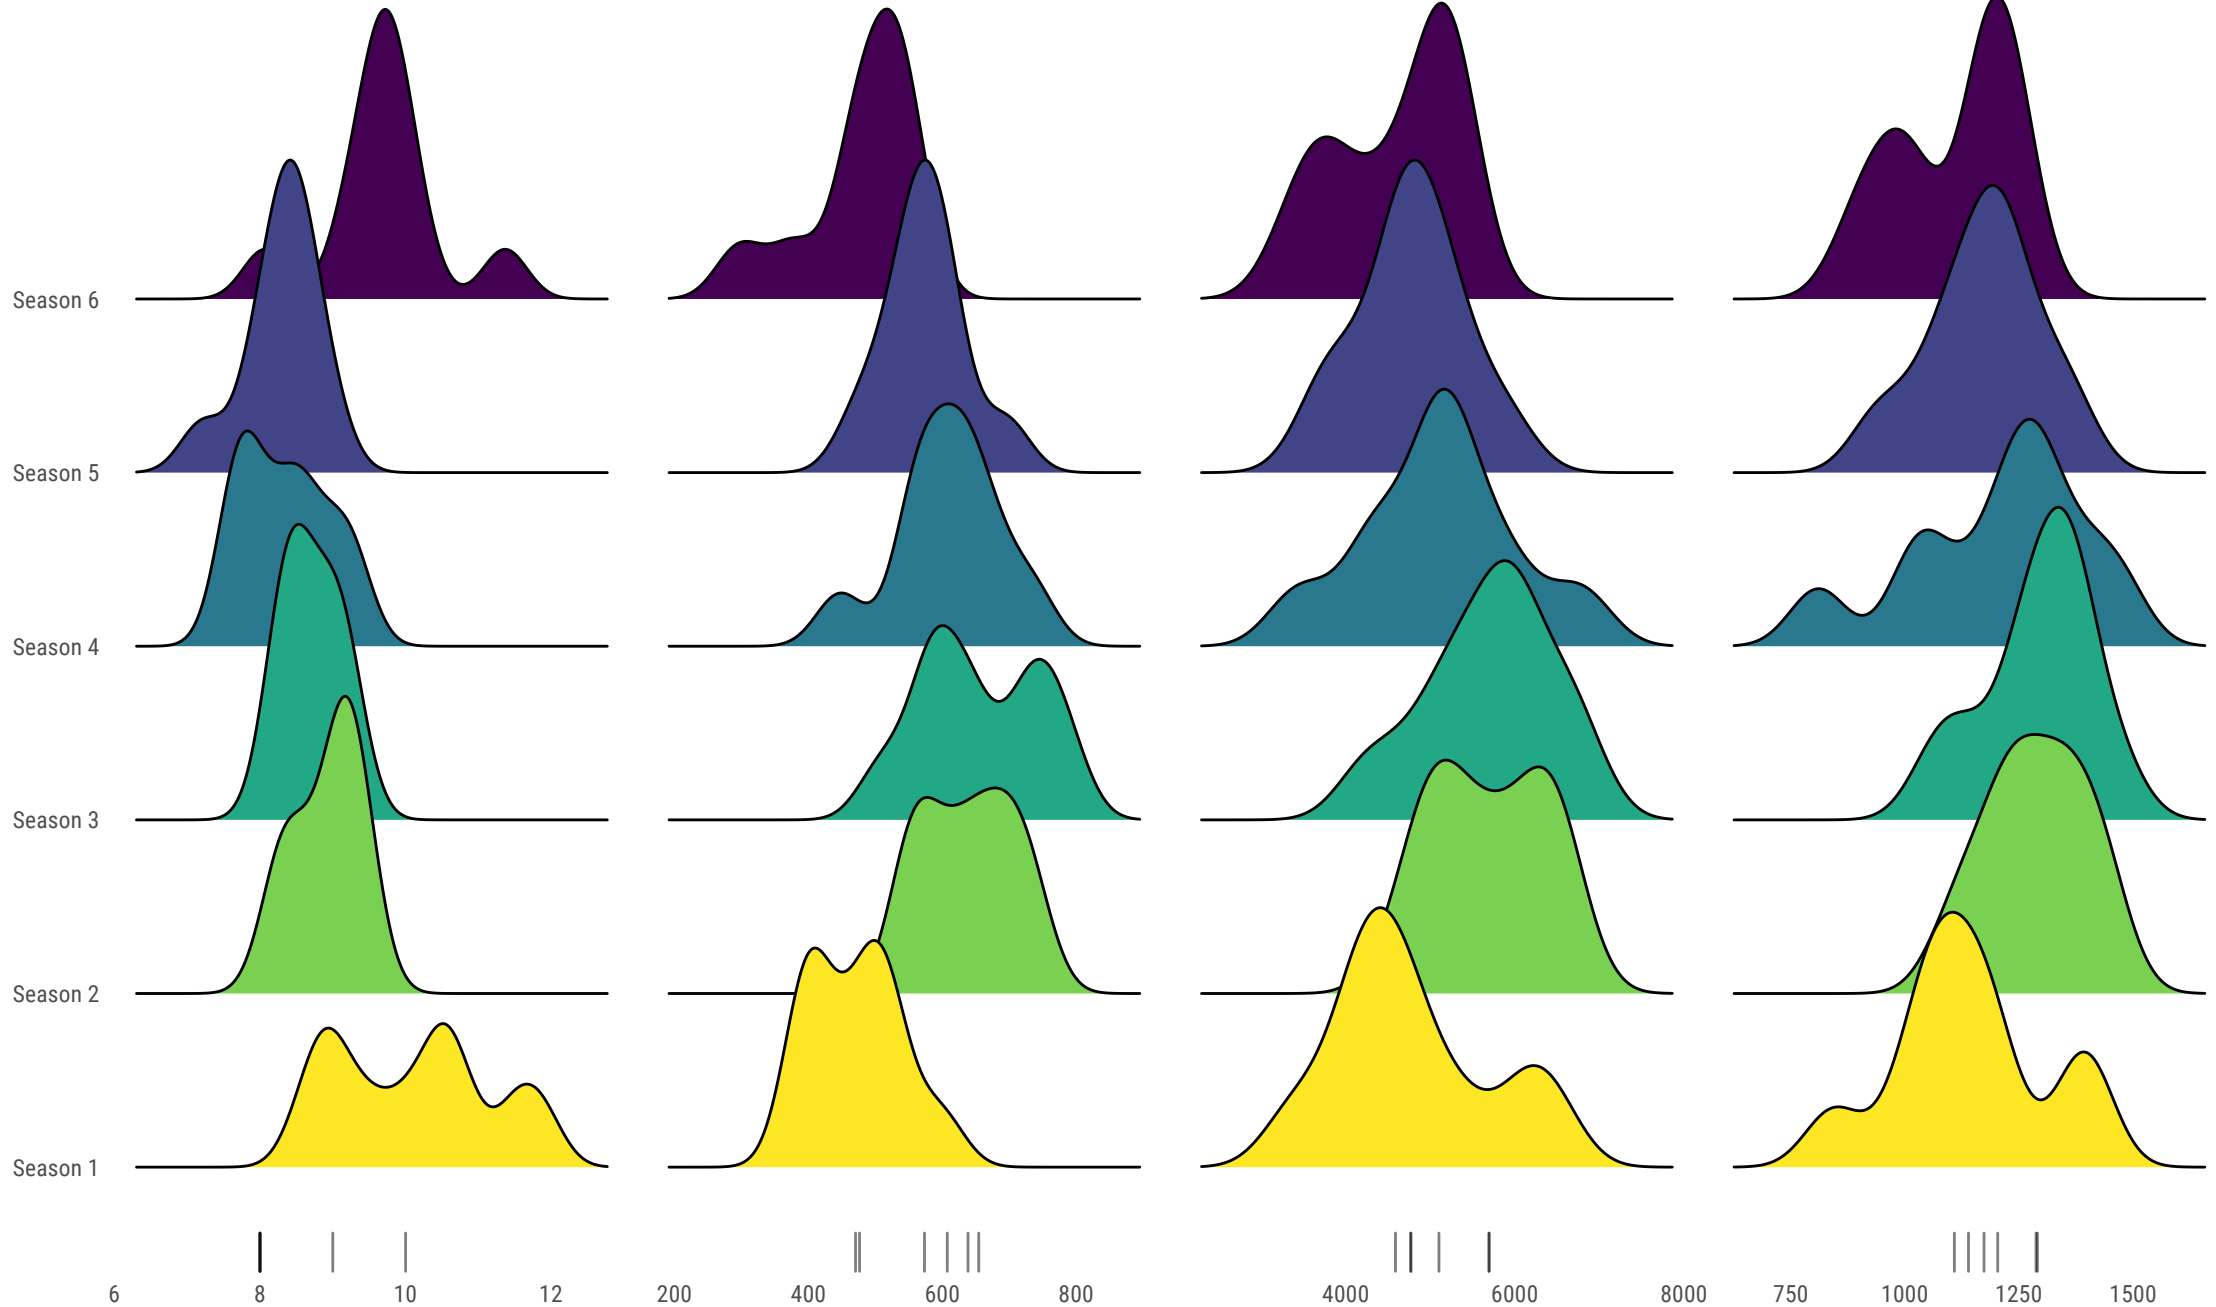

# Game of Thrones (Show) Corpus Summary

Episode Statistics Grouped by Season

Token: Word Count | Type: Unique Word Count | Sentence: Sentence Count | Sentence Length: Token / Sentence

Average Sentence Length

Sentences

Tokens

Types

6 8 10 12

200 400 600 800

4000 6000 8000

750 1000 1250 1500

Frequency